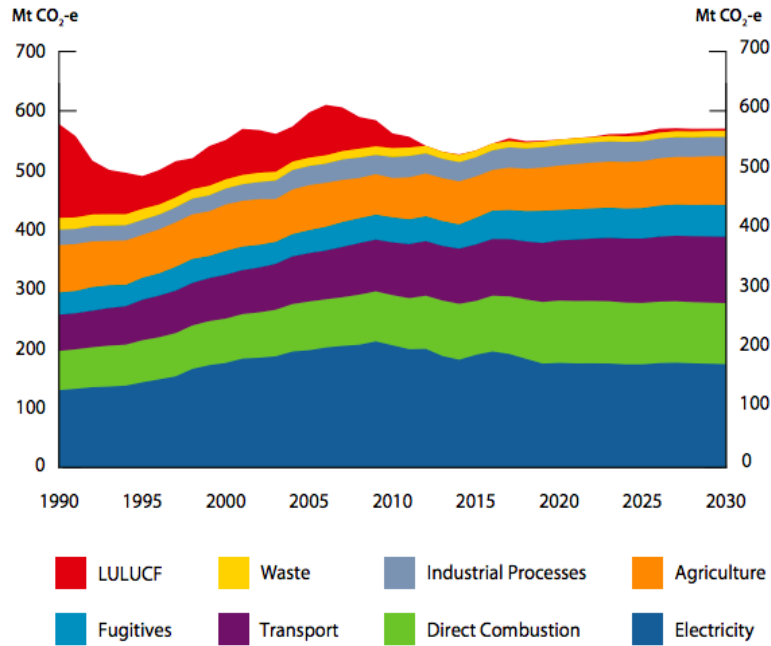

When Evidence Meets Emotion
*Environmental Impact in a time of
Climate Change*

Verity Morgan-Schmidt
Farmers for Climate Action

Ag is part of our national identity

*And in place of lowing cattle, I can hear the fiendish rattle
Of the tramways and the buses making hurry down the street,
And the language uninviting of the gutter children fighting,
Comes fitfully and faintly through the ceaseless tramp of feet.*

•

Figure 3 Australia's emissions, 1990 to 2030

Figure 14 Agriculture emissions, 1990 to 2030

- Every half a degree matters
 - Every year matters
 - **Every choice matters**

Professor Mark Howden, Vice Chair IPCC Working Group II

Climate change report a wake-up call for NZ farming

GERARD HUTCHING • 15:46, Oct 08 2018

Red meat leaders warn against misleading claims ahead of new climate report

Carbon sense makes economic sense –
Mark Wootton, Jigsaw Farms