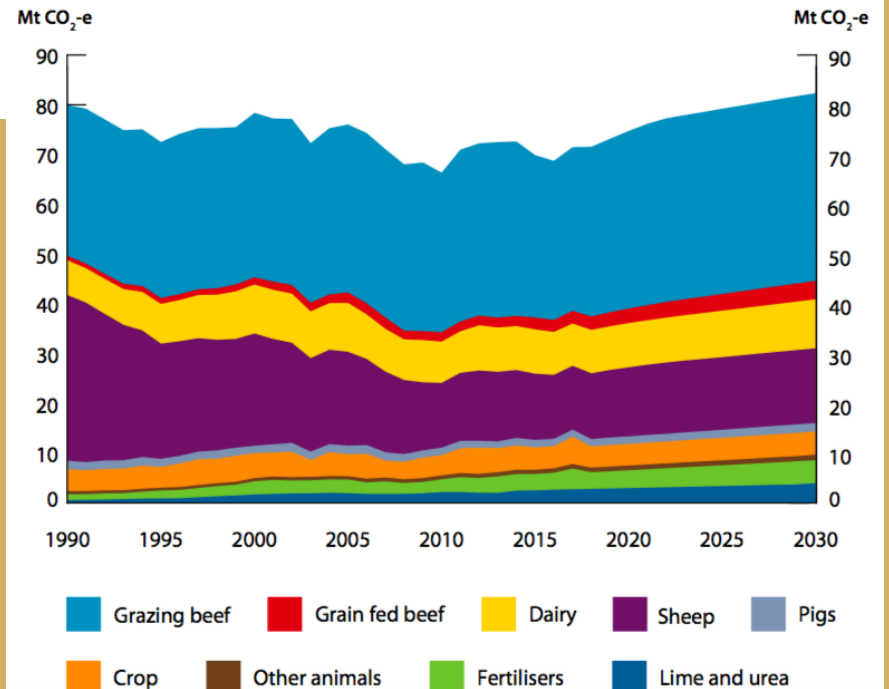

When Evidence Meets Emotion
*Environmental Impact in a time of
Climate Change*

Verity Morgan-Schmidt
Farmers for Climate Action

Ag is part of our national identity

*And in place of lowing cattle, I can hear the fiendish rattle
Of the tramways and the buses making hurry down the street,
And the language uninviting of the gutter children fighting,
Comes fitfully and faintly through the ceaseless tramp of feet.*

•

Figure 3 Australia's emissions, 1990 to 2030

Figure 14 Agriculture emissions, 1990 to 2030

- Every half a degree matters
 - Every year matters
 - **Every choice matters**

Professor Mark Howden, Vice Chair IPCC Working Group II

Climate change report a wake-up call for NZ farming

GERARD HUTCHING • 15:46, Oct 08 2018

Red meat leaders warn against misleading claims ahead of new climate report

Carbon sense makes economic sense –
Mark Wootton, Jigsaw Farms